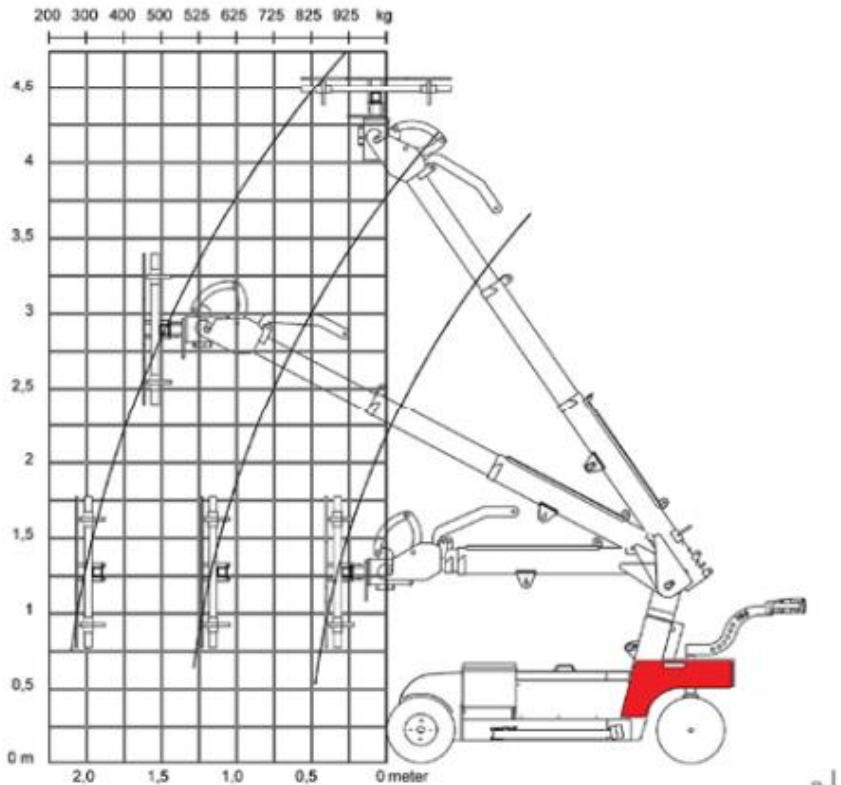

ZONE
SOLUTIONS

ZONE SOLUTIONS P/L
Joe Ardizzone

M: +61 (0) 408 945 279
P: +61 (08) 9459 8214
113 Victoria Rd Kenwick
Western Australia, 6107
E-mail: joe@zonesolutions.com.au

SMARTLIFT SL780

Outdoor Giant

	24V
	1300 kg
	Ø300 mm Ø400 mm
	Variabel
	850 kg
	35° / 100°
	360°