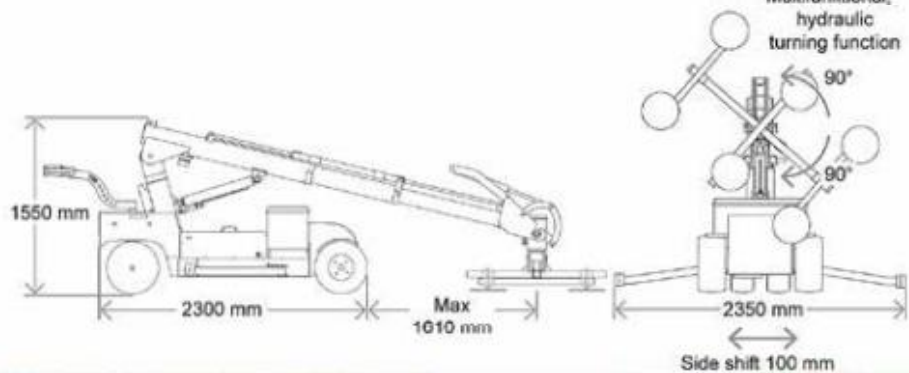

ZONE
SOLUTIONS

ZONE SOLUTIONS P/L
Joe Ardizzone

M: +61 (0) 408 945 279
P: +61 (08) 9459 8214
113 Victoria Rd Kenwick
Western Australia, 6107
E-mail: joe@zonesolutions.com.au

SMARTLIFT SL780

Outdoor Giant

	24V
	1300 kg
	Ø300 mm Ø400 mm
	Variabel
	850 kg
	35° / 100°
	360°