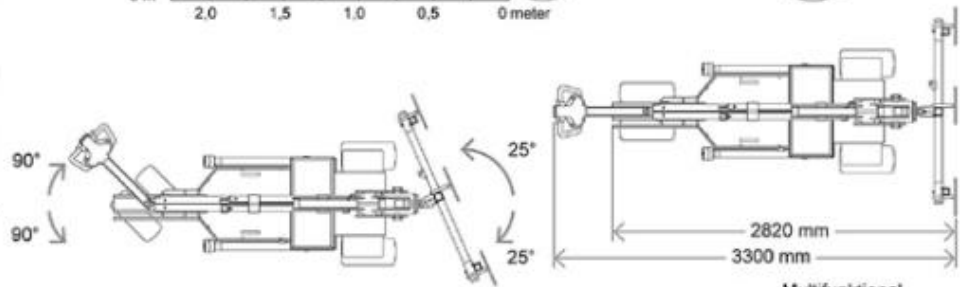

ZONE
SOLUTIONS

ZONE SOLUTIONS P/L
Joe Ardizzone

M: +61 (0) 408 945 279
P: +61 (08) 9459 8214
113 Victoria Rd Kenwick
Western Australia, 6107
E-mail: joe@zonesolutions.com.au

SMARTLIFT SL780

Outdoor Giant

	24V
	1300 kg
	Ø300 mm Ø400 mm
	Variabel
	850 kg
	35° / 100°
	360°