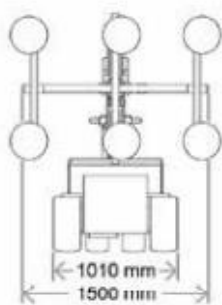

ZONE
SOLUTIONS

ZONE SOLUTIONS P/L
Joe Ardizzone

M: +61 (0) 408 945 279
P: +61 (08) 9459 8214
113 Victoria Rd Kenwick
Western Australia, 6107
E-mail: joe@zonesolutions.com.au

SMARTLIFT SL780

Outdoor Giant

	24V
	1300 kg
	Ø300 mm Ø400 mm
	Variabel
	850 kg
	35° / 100°
	360°